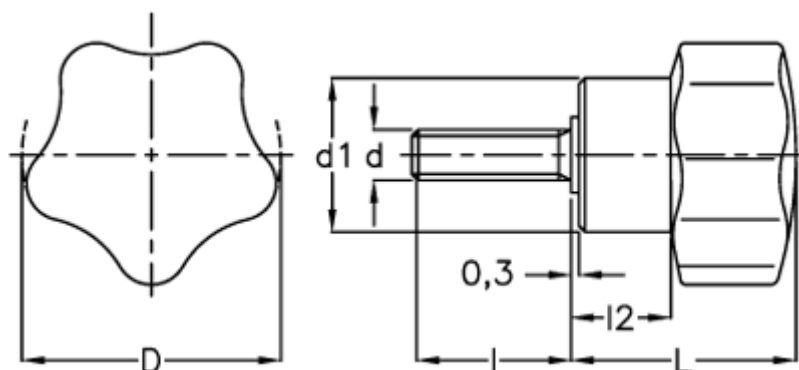

# Data Sheet

Article number: 2302066234

Description: E+G Lobe knob  
VC.192/30 p-M6x35

## Measures

---

D	=	32
d1	=	19
d 6g	=	M6
l	=	35
L	=	23
l2	=	11